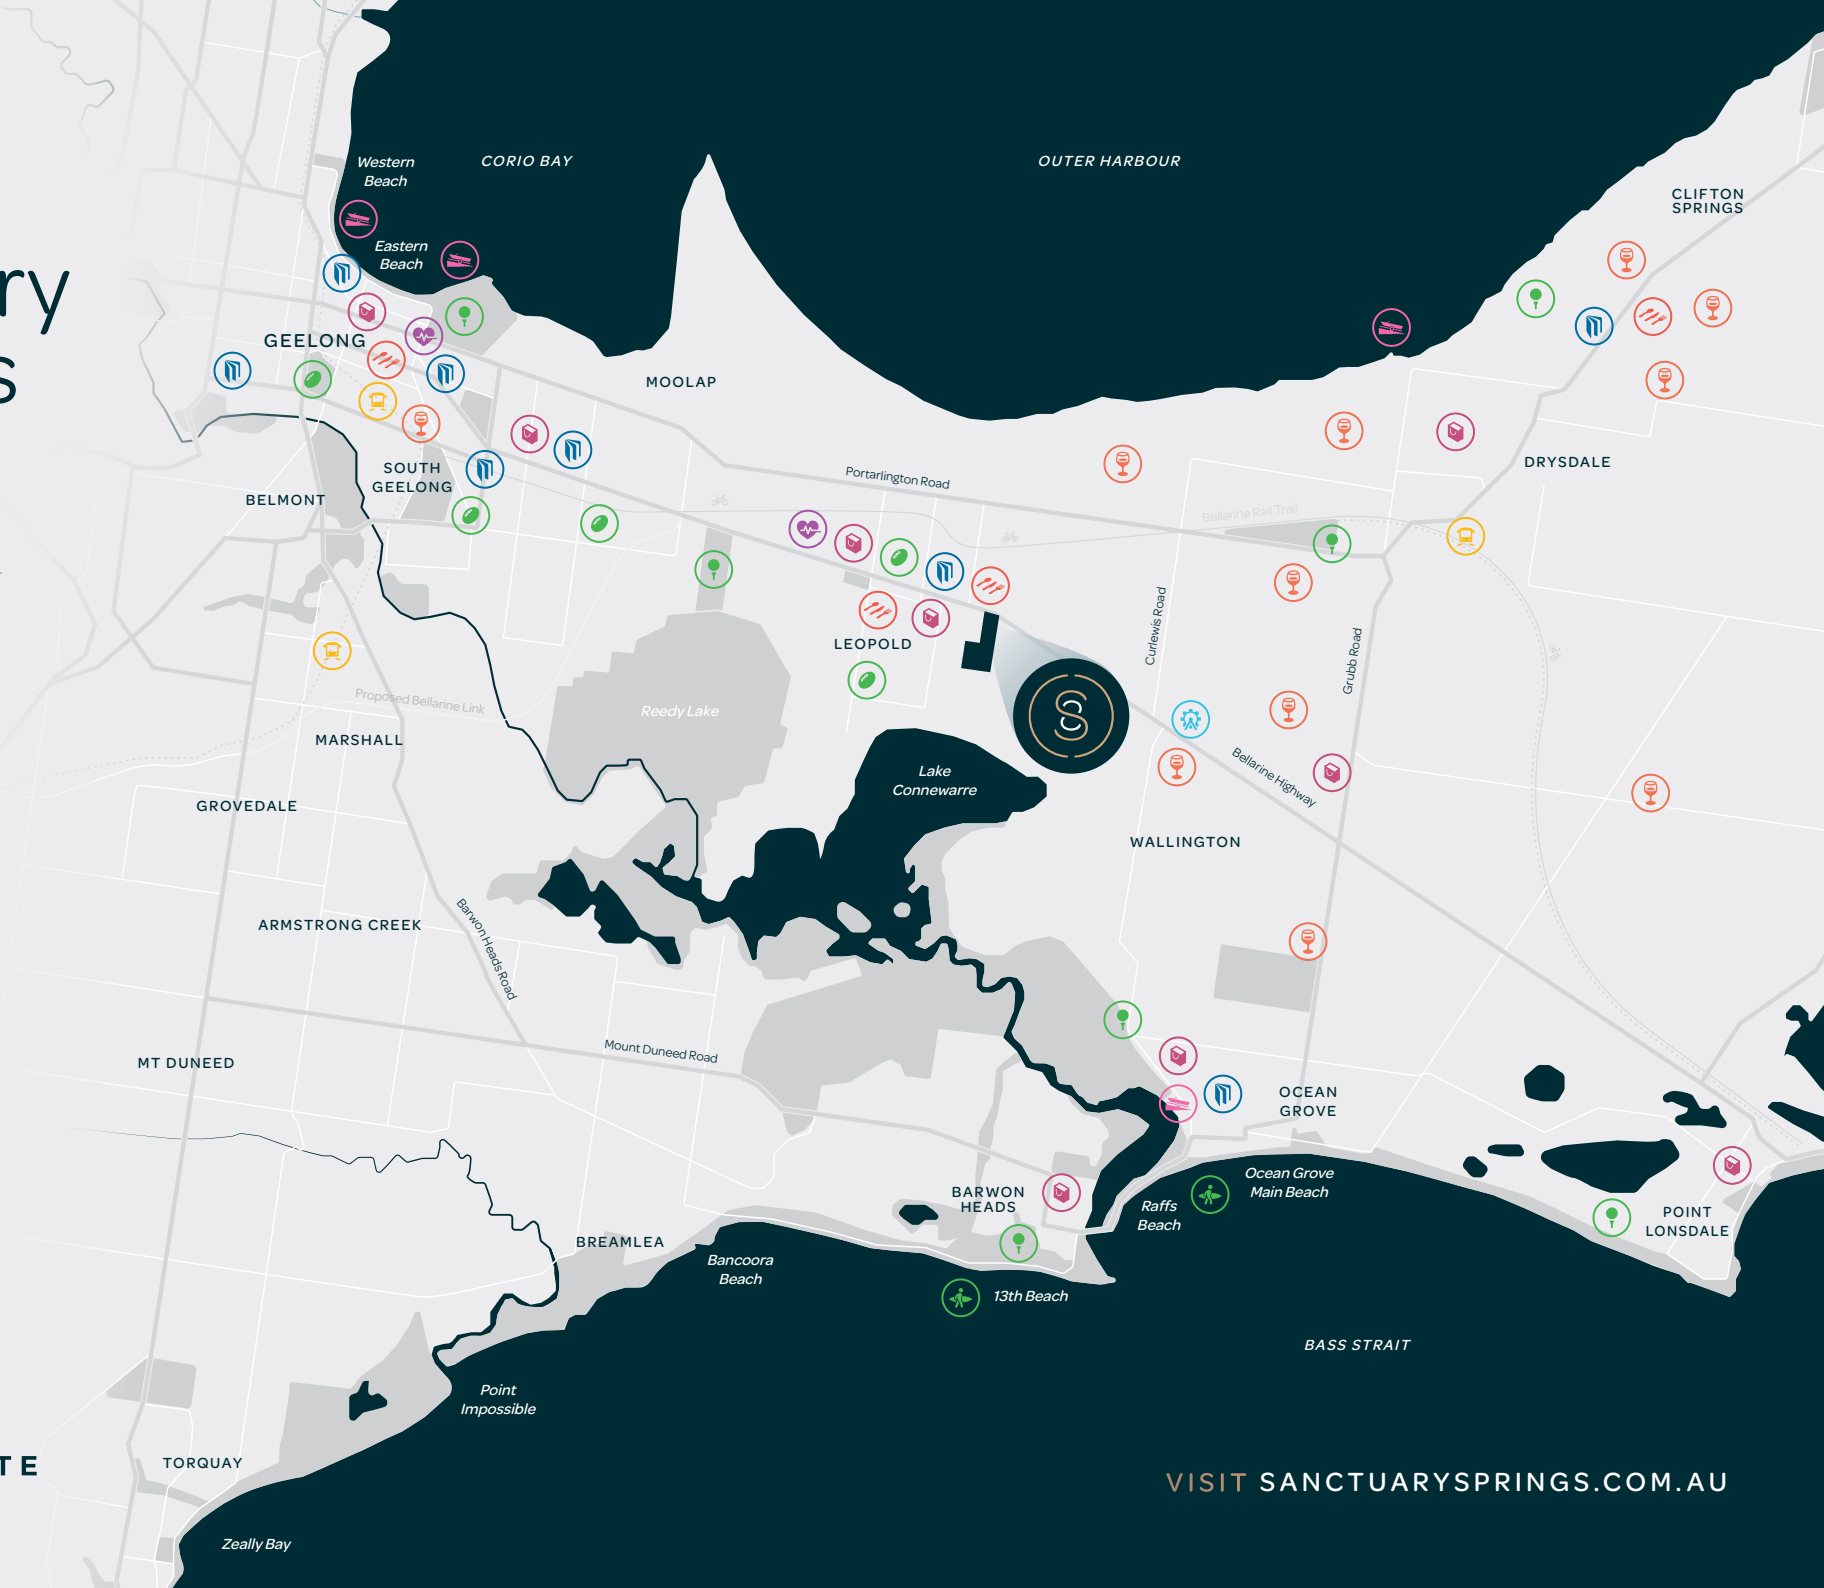

Sanctuary Springs

LEOPOLD - GEELONG

KEY

-  EDUCATION
-  ENTERTAINMENT
-  SPORTS & RECREATION
-  ADVENTURE PARK
-  RETAIL
-  TRANSPORT
-  VINEYARDS & BREWERIES
-  MEDICAL & HEALTH
-  BOAT RAMPS

- Geelong - 15 mins
- Barwon Heads - 18 mins
- Ocean Grove - 16 mins
- Point Lonsdale - 19 mins
- Drysdale - 17 mins
- Torquay - 32 mins